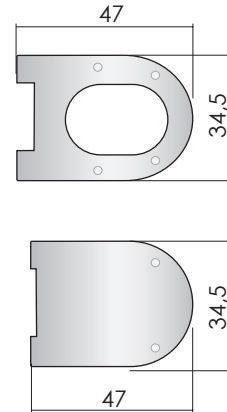

PANCARE/CARENA

Misure espresse in cm - Measures expressed in cm

Cod. 2FSE197102

Adattabilità principali
Main adaptability

Ceramiche Cidneo

Pancare - Carena

MADE IN ITALY